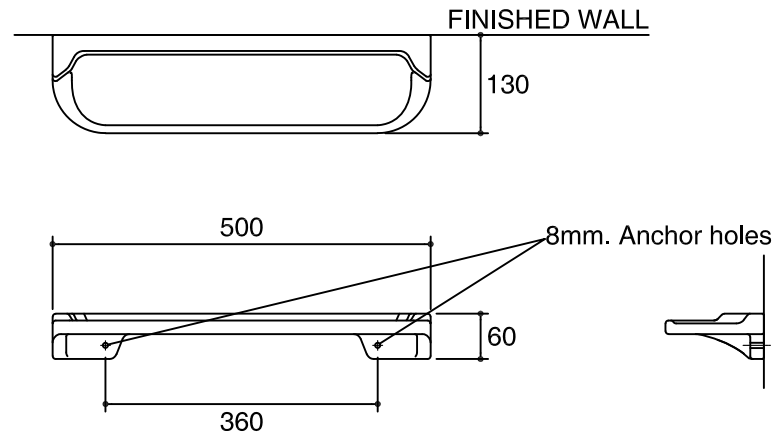

Dimension are approximate.  
Unit:mm.

SKU	K-17054X-WK
Name	CAPRI
Description	SHELF

**KARAT**

\* The recommended dimension for installation can be adjusted according to user preferences and layout.